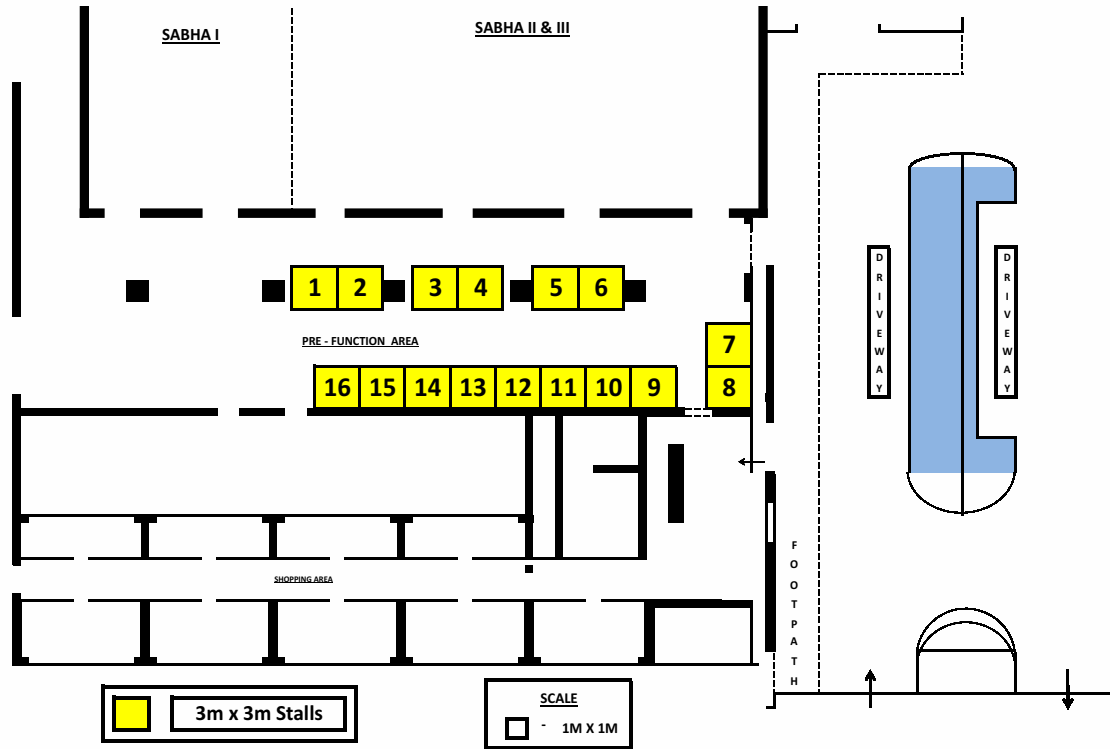

PUNE
INTERNATIONAL
BUSINESS
SUMMIT
2024

Hall & Stall Layout

Tentative Stall Design

L - 9.843feet
W - 9.843 feet
H - 10 feet

L - 9.843feet

H - 10 feet